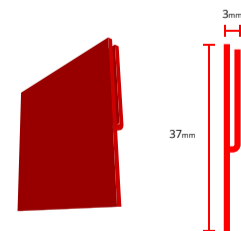

**White/Red - Bead (12 x 3)**  
 Available Lengths: 2.2mts / 3.2mts  
 Pack Qty: 100

**Blue - T**  
 Available Lengths: 2.1mts / 3.1mts  
 Pack Qty: 100

**White/Red - Bead (12.5 x 2.6)**  
 Available Lengths: 2.2mts / 3.2mts  
 Pack Qty: 100

**Red - J**  
 Available Lengths: 2.1mts / 3.1mts  
 Pack Qty: 100

**New Yellow / New White - Clip**  
 Available Lengths: 2.1mts / 3.1mts  
 Pack Qty: 50

**White - J / Black - J**  
 Available Lengths: 2.1mts / 3.1mts  
 Pack Qty: 100

**Yellow/White - Clip**  
 Available Lengths: 2.2mts / 3.2mts  
 Pack Qty: 50

**White - V**  
 Available Lengths: 2.1mts / 3.1mts  
 Pack Qty: 100

**Red - Unclip**  
 Available Lengths: 2.1mts / 3.1mts  
 Pack Qty: 50

**White - Bead (5 x 3)**  
 Available Lengths: 2.2mts / 3.2mts  
 Pack Qty: 100