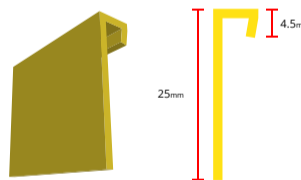

**Light Grey - T**  
 Available Lengths: 2.2mts / 3.2mts  
 Pack Qty: 100

**Blue - Bead (10 x 3)**  
 Available Lengths: 2.2mts / 3.2mts  
 Pack Qty: 100

**Grey - T**  
 Available Lengths: 2.1mts / 3.1mts  
 Pack Qty: 100

**White/Red - Bead (12 x 3)**  
 Available Lengths: 2.2mts / 3.2mts  
 Pack Qty: 100

**Blue - T**  
 Available Lengths: 2.1mts / 3.1mts  
 Pack Qty: 100

**White/Red - Bead (12.5 x 2.6)**  
 Available Lengths: 2.2mts / 3.2mts  
 Pack Qty: 100

**Red - J**  
 Available Lengths: 2.1mts / 3.1mts  
 Pack Qty: 100

**New Yellow / New White - Clip**  
 Available Lengths: 2.1mts / 3.1mts  
 Pack Qty: 50

**White - J / Black - J**  
 Available Lengths: 2.1mts / 3.1mts  
 Pack Qty: 100

**Yellow/White - Clip**  
 Available Lengths: 2.2mts / 3.2mts  
 Pack Qty: 50

**White - V**  
 Available Lengths: 2.1mts / 3.1mts  
 Pack Qty: 100

**Red - Unclip**  
 Available Lengths: 2.1mts / 3.1mts  
 Pack Qty: 50