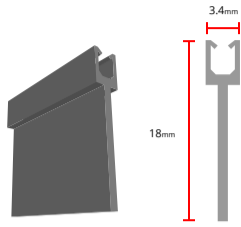

Suppliers to the flexographic industry

PRO SHIM SUPPLIES UK LIMITED  
 1A DELPHWOOD DRIVE,  
 SHERDLEY ROAD INDUSTRIAL ESTATE,  
 ST. HELENS, MERSEYSIDE, CHESHIRE,  
 UNITED KINGDOM, WA9 5JE

**Slim Female - Extension**  
 Available Lengths: 2.1mts / 3.1mts  
 Pack Qty: 50

**Green - Bead (9 x 1.5)**  
 Available Lengths: 2.2mts / 3.2mts  
 Pack Qty: 100

**Slim Male - Extension**  
 Available Lengths: 2.1mts / 3.1mts  
 Pack Qty: 50

**White/Yellow - Bead (9 x 3)**  
 Available Lengths: 2.2mts / 3.2mts  
 Pack Qty: 100

**Light Grey - T**  
 Available Lengths: 2.2mts / 3.2mts  
 Pack Qty: 100

**Blue - Bead (10 x 3)**  
 Available Lengths: 2.2mts / 3.2mts  
 Pack Qty: 100

**Grey - T**  
 Available Lengths: 2.1mts / 3.1mts  
 Pack Qty: 100

**White/Red - Bead (12 x 3)**  
 Available Lengths: 2.2mts / 3.2mts  
 Pack Qty: 100

**Blue - T**  
 Available Lengths: 2.1mts / 3.1mts  
 Pack Qty: 100

**White/Red - Bead (12.5 x 2.6)**  
 Available Lengths: 2.2mts / 3.2mts  
 Pack Qty: 100