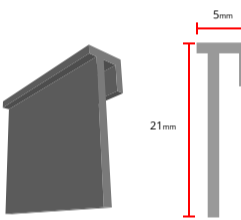

**Green - Bead (9 x 1.5)**  
 Available Lengths: 2.2mts / 3.2mts  
 Pack Qty: 100

**Slim Male - Extension**  
 Available Lengths: 2.1mts / 3.1mts  
 Pack Qty: 50

**White/Yellow - Bead (9 x 3)**  
 Available Lengths: 2.2mts / 3.2mts  
 Pack Qty: 100

**Light Grey - T**  
 Available Lengths: 2.2mts / 3.2mts  
 Pack Qty: 100

**Blue - Bead (10 x 3)**  
 Available Lengths: 2.2mts / 3.2mts  
 Pack Qty: 100

**Grey - T**  
 Available Lengths: 2.1mts / 3.1mts  
 Pack Qty: 100

**White/Red - Bead (12 x 3)**  
 Available Lengths: 2.2mts / 3.2mts  
 Pack Qty: 100

**Blue - T**  
 Available Lengths: 2.1mts / 3.1mts  
 Pack Qty: 100

**White/Red - Bead (12.5 x 2.6)**  
 Available Lengths: 2.2mts / 3.2mts  
 Pack Qty: 100