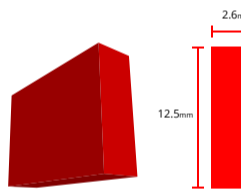

**Green - Bead (9 x 1.5)**  
 Available Lengths: 2.2mts / 3.2mts  
 Pack Qty: 100

**Slim Male - Extension**  
 Available Lengths: 2.1mts / 3.1mts  
 Pack Qty: 50

**White/Yellow - Bead (9 x 3)**  
 Available Lengths: 2.2mts / 3.2mts  
 Pack Qty: 100

**Light Grey - T**  
 Available Lengths: 2.2mts / 3.2mts  
 Pack Qty: 100

**Blue - Bead (10 x 3)**  
 Available Lengths: 2.2mts / 3.2mts  
 Pack Qty: 100

**Grey - T**  
 Available Lengths: 2.1mts / 3.1mts  
 Pack Qty: 100

**White/Red - Bead (12 x 3)**  
 Available Lengths: 2.2mts / 3.2mts  
 Pack Qty: 100

**Blue - T**  
 Available Lengths: 2.1mts / 3.1mts  
 Pack Qty: 100

**White/Red - Bead (12.5 x 2.6)**  
 Available Lengths: 2.2mts / 3.2mts  
 Pack Qty: 100