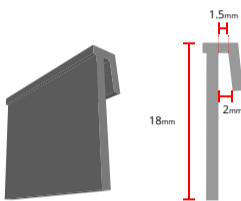

**Green - Bead (9 x 1.5)**  
 Available Lengths: 2.2mts / 3.2mts  
 Pack Qty: 100

**Slim Male - Extension**  
 Available Lengths: 2.1mts / 3.1mts  
 Pack Qty: 50

**White/Yellow - Bead (9 x 3)**  
 Available Lengths: 2.2mts / 3.2mts  
 Pack Qty: 100

**Light Grey - T**  
 Available Lengths: 2.2mts / 3.2mts  
 Pack Qty: 100

**Blue - Bead (10 x 3)**  
 Available Lengths: 2.2mts / 3.2mts  
 Pack Qty: 100

**Grey - T**  
 Available Lengths: 2.1mts / 3.1mts  
 Pack Qty: 100

**White/Red - Bead (12 x 3)**  
 Available Lengths: 2.2mts / 3.2mts  
 Pack Qty: 100

**Blue - T**  
 Available Lengths: 2.1mts / 3.1mts  
 Pack Qty: 100

**White/Red - Bead (12.5 x 2.6)**  
 Available Lengths: 2.2mts / 3.2mts  
 Pack Qty: 100