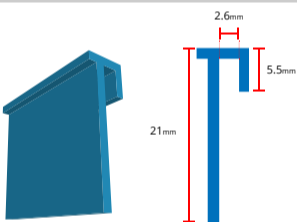

**Green - Bead (9 x 1.5)**  
 Available Lengths: 2.2mts / 3.2mts  
 Pack Qty: 100

**Slim Male - Extension**  
 Available Lengths: 2.1mts / 3.1mts  
 Pack Qty: 50

**White/Yellow - Bead (9 x 3)**  
 Available Lengths: 2.2mts / 3.2mts  
 Pack Qty: 100

**Light Grey - T**  
 Available Lengths: 2.2mts / 3.2mts  
 Pack Qty: 100

**Blue - Bead (10 x 3)**  
 Available Lengths: 2.2mts / 3.2mts  
 Pack Qty: 100

**Grey - T**  
 Available Lengths: 2.1mts / 3.1mts  
 Pack Qty: 100

**White/Red - Bead (12 x 3)**  
 Available Lengths: 2.2mts / 3.2mts  
 Pack Qty: 100

**Blue - T**  
 Available Lengths: 2.1mts / 3.1mts  
 Pack Qty: 100

**White/Red - Bead (12.5 x 2.6)**  
 Available Lengths: 2.2mts / 3.2mts  
 Pack Qty: 100