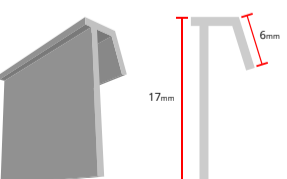

**White/Red - Bead (12 x 3)**  
 Available Lengths: 2.2mts / 3.2mts  
 Pack Qty: 100

**Blue - T**  
 Available Lengths: 2.1mts / 3.1mts  
 Pack Qty: 100

**White/Red - Bead (12.5 x 2.6)**  
 Available Lengths: 2.2mts / 3.2mts  
 Pack Qty: 100

**Red - J**  
 Available Lengths: 2.1mts / 3.1mts  
 Pack Qty: 100

**New Yellow / New White - Clip**  
 Available Lengths: 2.1mts / 3.1mts  
 Pack Qty: 50

**White - J / Black - J**  
 Available Lengths: 2.1mts / 3.1mts  
 Pack Qty: 100

**Yellow/White - Clip**  
 Available Lengths: 2.2mts / 3.2mts  
 Pack Qty: 50

**White - V**  
 Available Lengths: 2.1mts / 3.1mts  
 Pack Qty: 100

**Red - Unclip**  
 Available Lengths: 2.1mts / 3.1mts  
 Pack Qty: 50