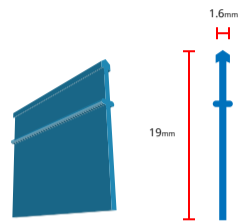

**Green - Bead (9 x 1.5)**  
 Available Lengths: 2.2mts / 3.2mts  
 Pack Qty: 100

**Slim Male - Extension**  
 Available Lengths: 2.1mts / 3.1mts  
 Pack Qty: 50

**White/Yellow - Bead (9 x 3)**  
 Available Lengths: 2.2mts / 3.2mts  
 Pack Qty: 100

**Light Grey - T**  
 Available Lengths: 2.2mts / 3.2mts  
 Pack Qty: 100

**Blue - Bead (10 x 3)**  
 Available Lengths: 2.2mts / 3.2mts  
 Pack Qty: 100

**Grey - T**  
 Available Lengths: 2.1mts / 3.1mts  
 Pack Qty: 100

**White/Red - Bead (12 x 3)**  
 Available Lengths: 2.2mts / 3.2mts  
 Pack Qty: 100

**Blue - T**  
 Available Lengths: 2.1mts / 3.1mts  
 Pack Qty: 100

**White/Red - Bead (12.5 x 2.6)**  
 Available Lengths: 2.2mts / 3.2mts  
 Pack Qty: 100

**White - Bead (5 x 3)**  
 Available Lengths: 2.2mts / 3.2mts  
 Pack Qty: 100