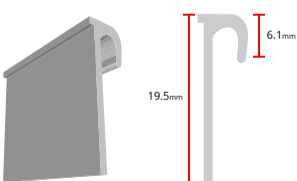

**Green - Bead (9 x 1.5)**  
 Available Lengths: 2.2mts / 3.2mts  
 Pack Qty: 100

**Slim Male - Extension**  
 Available Lengths: 2.1mts / 3.1mts  
 Pack Qty: 50

**White/Yellow - Bead (9 x 3)**  
 Available Lengths: 2.2mts / 3.2mts  
 Pack Qty: 100

**Light Grey - T**  
 Available Lengths: 2.2mts / 3.2mts  
 Pack Qty: 100

**Blue - Bead (10 x 3)**  
 Available Lengths: 2.2mts / 3.2mts  
 Pack Qty: 100

**Grey - T**  
 Available Lengths: 2.1mts / 3.1mts  
 Pack Qty: 100

**White/Red - Bead (12 x 3)**  
 Available Lengths: 2.2mts / 3.2mts  
 Pack Qty: 100

**Blue - T**  
 Available Lengths: 2.1mts / 3.1mts  
 Pack Qty: 100

**White/Red - Bead (12.5 x 2.6)**  
 Available Lengths: 2.2mts / 3.2mts  
 Pack Qty: 100

**Red - J**  
 Available Lengths: 2.1mts / 3.1mts  
 Pack Qty: 100

**New Yellow / New White - Clip**  
 Available Lengths: 2.1mts / 3.1mts  
 Pack Qty: 50

**White - J / Black - J**  
 Available Lengths: 2.1mts / 3.1mts  
 Pack Qty: 100